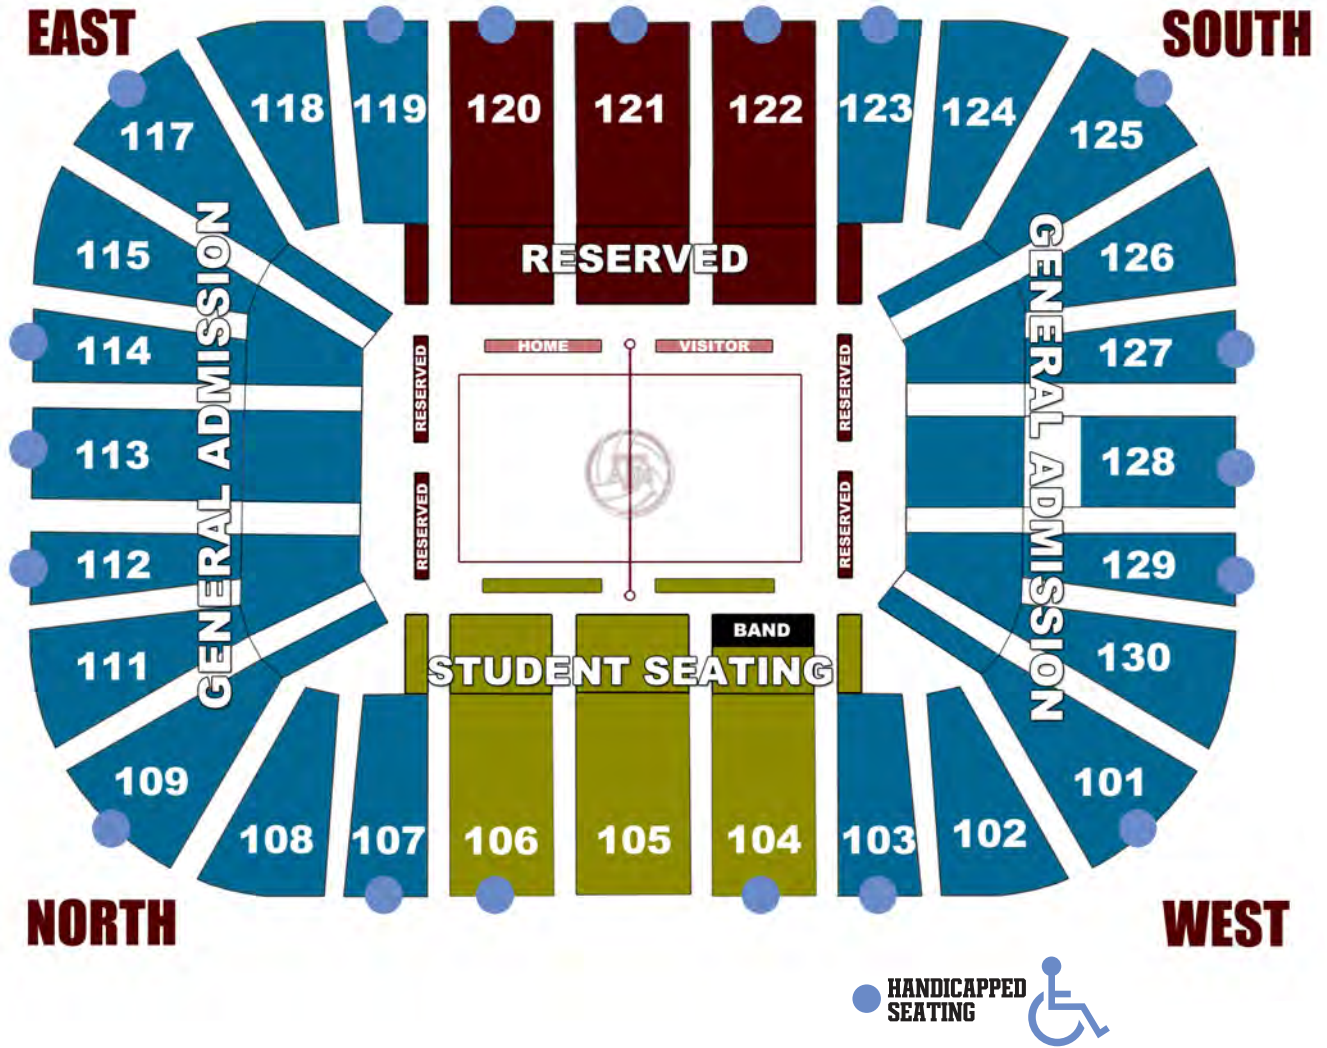

# REED ARENA

## 2021 SEASON TICKET PRICING

PRICE LEVEL	TICKET PRICE
<span style="color: #800000;">■</span> FLOOR	\$87
<span style="color: #800000;">■</span> RESERVED	\$87
<span style="color: #0070C0;">■</span> GENERAL ADMISSION	\$57

*Note: A \$7 per ticket fee is included in the ticket prices listed above.*