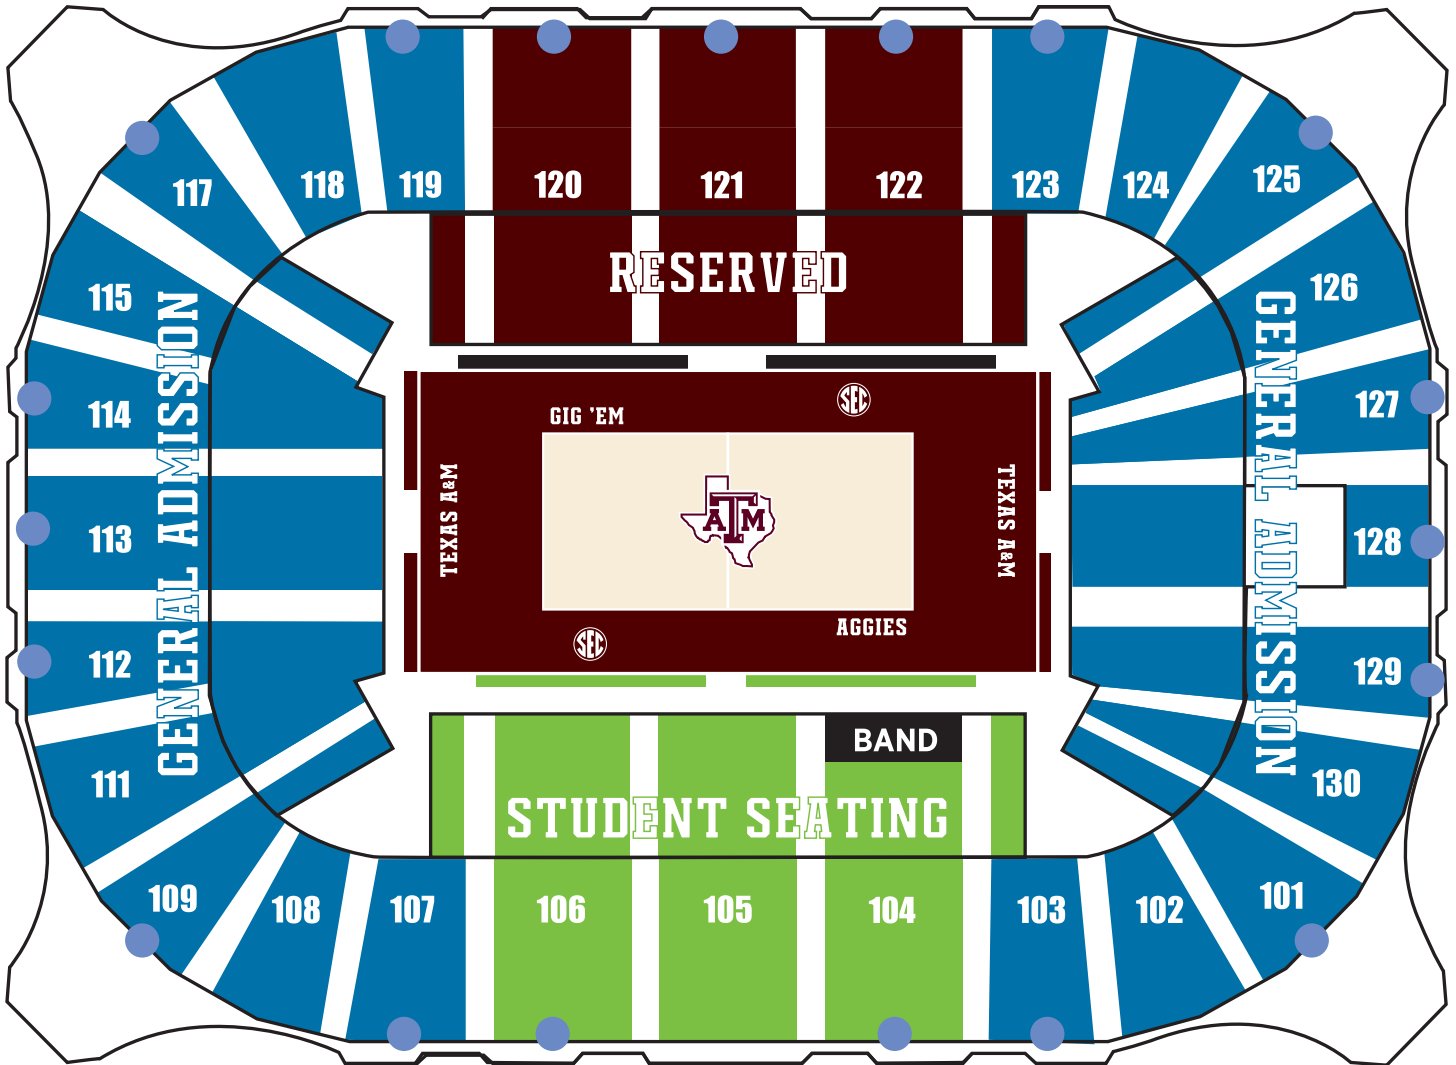

# TEXAS A&M VOLLEYBALL REED ARENA

## 2022 SEASON TICKET PRICING

PRICE LEVEL	TICKET PRICE
<span style="color: #800000;">■</span> FLOOR	\$87
<span style="color: #800000;">■</span> RESERVED	\$87
<span style="color: #0070C0;">■</span> GENERAL ADMISSION	\$57

Note: A \$7 per ticket fee is included in the ticket prices listed above.